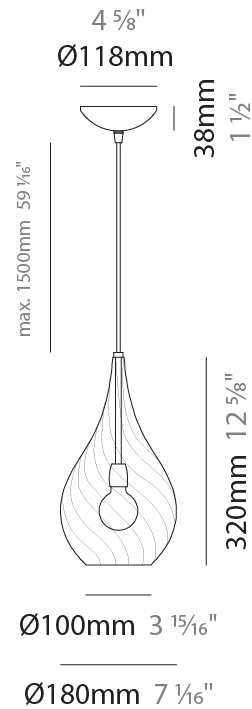

PROJECT
TYPE
SPECIFIER
QUANTITY
DATE

GOCCIA MONOPOINT SUSPENSION

D141065-

base number Finish
Options

- To build a product code in our configurator select the specify button on the base model # product page
- To build a manual product code on this datasheet choose from the options listed below in blue font and add the suffix to the base model #

GENERAL

Series: Goccia
 Subseries: Goccia Monopoint
 Partner: Cangini & Tucci
 Division: Design
 Installation: Suspension
 Product Type: Pendant
 Mounting Location: Ceiling

PHYSICAL

Shape: Abstract
 Diameter (mm): 180
 Diameter (in): 7 1/8
 Height (mm): 320
 Height (in): 12 5/8
 Max. Overall Height (mm): 1820
 Max. Overall Height (in): 71 5/8
 Weight (kg): 0.82
 Weight (lbs): 1.81
 Fixture Finish:
 Holder Finish: CHR
 Fixture Material: Glass / Metal
 Primary Material: Glass - Borosilicate
 Cable Details: 1500mm Cable

ELECTRICAL

Number of Lamps: 1
 Lamp Type: LED Retrofit
 Bulb Included: Bulb Not Included
 Max. Wattage Per Lamp (W): 4
 Lamp Base: E12
 Input Voltage (V): 120

LED

OPTICAL

RATINGS AND CERTIFICATIONS

Certified By: Certified for North American Standards
 IP rating: IP20

GENERAL

Series: Goccia
Subseries: Goccia Monopoint
Partner: Cangiini & Tucci
Division: Design
Installation: Suspension
Product Type: Pendant
Mounting Location: Ceiling

PHYSICAL

Shape: Abstract
Diameter (mm): 260
Diameter (in): 10 3/4
Height (mm): 420
Height (in): 16 9/16
Max. Overall Height (mm): 1920
Max. Overall Height (in): 75 9/16
Weight (kg): 1.085
Weight (lbs): 2.39
[Fixture Finish: AMB / GRN / PNK / RUB / SKB / SMK / TOB / TRA](#)
Holder Finish: CHR
Fixture Material: Glass / Metal
Primary Material: Glass - Borosilicate
Cable Details: 1500mm Cable