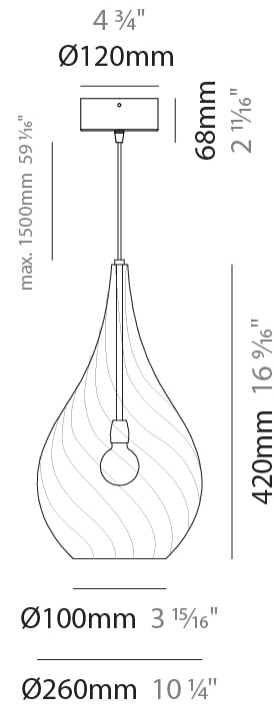

GOCCIA MONOPOINT SUSPENSION

D141066-

base number   Finish
Options

1. To build a product code in our configurator select the specify button on the base model # product page
2. To build a manual product code on this datasheet choose from the options listed below in blue font and add the suffix to the base model #

GENERAL

Series: Goccia
Subseries: Goccia Monopoint
Brand: Cangini & Tucci
Division: Design
Mounting Type: Suspension
Mounting Location: Ceiling

PHYSICAL

Shape: Abstract
Diameter (mm): 260
Diameter (in): 10 3/4
Height (mm): 420
Height (in): 16 9/16
Max. Overall Height (mm): 1920
Max. Overall Height (in): 75 9/16
Light Distribution: Omnidirectional
Weight (kg): 1.085
Weight (lbs): 2.39
Fixture Finish: [AMB](#) / [GRN](#) / [PNK](#) / [RUB](#) / [SKB](#) / [SMK](#) / [TOB](#) / [TRA](#)
Holder Finish: CHR
Fixture Material: Glass / Metal
Cable Details: 1500mm Cable

ELECTRICAL

Number of Lamps: 1
Lamp Type: LED Retrofit
Bulb Included: Bulb Not Included
Max. Wattage Per Lamp (W): 8
Lamp Base: E26
Input Voltage (V): 120
Upon Request: 277Vac / GU24

LED

OPTICAL

RATINGS AND CERTIFICATIONS

Certified By: Certified for North American Standards
IP rating: IP20

PROJECT	_____
TYPE	_____
SPECIFIER	_____
QUANTITY	_____
DATE	_____